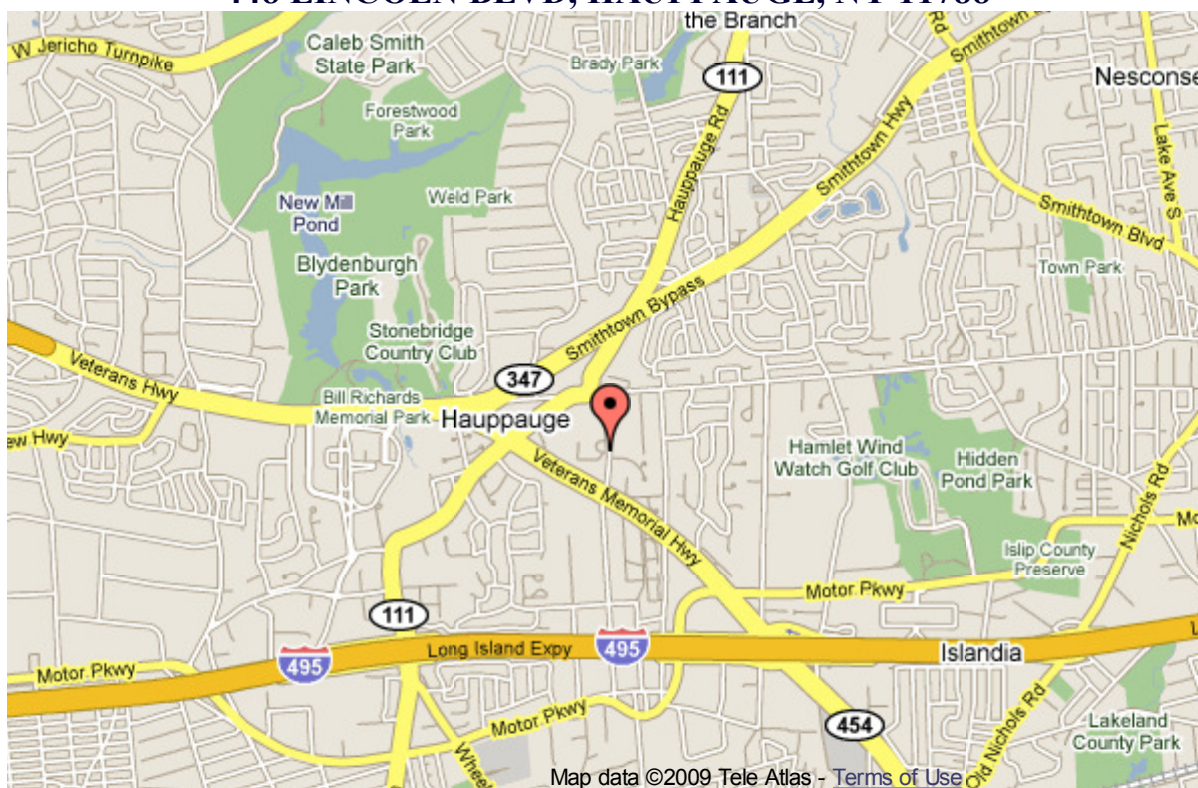

#### From the West

Northern State Parkway (Eastbound) to end (becomes route 454/347 - Veterans Memorial Highway). Go approximately 3 miles, past State Buildings (on the right). There will be a split in the highway, Route 347 will go to the left, Route 454 to the right - bear right, staying on Route 454. The first traffic light will be Route 111, go past it; the second light is Lincoln Blvd, make a left on to Lincoln Blvd (you will see Hauppauge High School on your left). Make the 1st left into the parking lot. There will be smaller soccer fields on your left and Field RR will be straight ahead as you enter the lot - next to the baseball field.

#### From the East

LIE to Exit 57 (Vets Highway). Make right at first Light (Vets Highway - Route 454). Go approximately 3 lights to Lincoln Blvd (you will see Hauppauge High School across Lincoln Blvd on your right). Make a right onto Lincoln Blvd. Make the 1st left into the parking lot. There will be smaller soccer fields on your left and Field RR will be straight ahead as you enter the lot - next to the baseball field.

Take Rt 347 - to Rt 111 South. Follow Rt 111 South about 1/4 mile to the traffic light directly in front of the high school. Make a left at the light onto Townline and a quick right onto Lincoln Blvd. Go to the third light (the first 2 lights are very close to each other) and make a right into the High School Parking lot. There will be smaller soccer fields on your left and Field RR will be straight ahead as you enter the lot - next to the baseball field.

## 448 LINCOLN BLVD, HAUPPAUGE, NY 11788

[Click here to get directions](#)

Printed from LeagueLineup.com on Sunday, May 31, 2009.